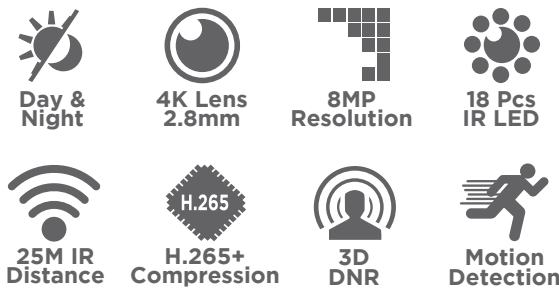

# 4K FIXED BULLET

SPECIFICATION	KESTREL-8-BLF
<b>CAMERA</b>	
Image Sensor	1/2.5" Progressive scan CMOS Sensor
Min. Illumination	0.01lux(Colour), 0lux(IR on)
Lens Mount	M12
Lens	2.8 mm@F1.6: horizontal FOV: 114°, vertical FOV:65°
IR	14μ x 18pcs SMD LED
IR Range	25m
Smart IR	Support
Shutter Time	Auto/Manual, 1/3~1/10000s
Day / Night	IR cut filter with auto switch
Wide Dynamic Range	WDR & DWDR
Digital Noise Reduction	2D / 3D DNR
<b>COMPRESSION STANDARD</b>	
Video Compression	H.264/H.264+ /H.265/H.265+
H.264 Codec Profile	Base / Main / High profile
H.265 Codec Profile	Main profile
Video Bit Rate	11 Kbps ~ 6Mbps
Triple Streams	Support
<b>IMAGE</b>	
Max. Image Resolution	8MP (3840 × 2160) (default 15fps)
Frame Rate	50Hz: 15fps 8MP(3840 × 2160),25fps 5MP(2592 × 1944) 25fps 4MP(2560 × 1440),25fps 4MP(2304 × 1728) 25fps 3MP(2048 × 1536),25fps 1080P(1920 × 1080) 25fps 960P(1280 × 960), 60Hz: 15fps 8MP(3840 × 2160),30fps 5MP(2592 × 1944) 30fps 4MP(2560 × 1440),30fps 4MP(2304 × 1728) 30fps 3MP(2048 × 1536),30fps 1080P(1920 × 1080) 30fps 960P(1280 × 960),30fps 720P(1280 × 720)
Sub Stream	50Hz: 25fps 720P(1280 × 720) 25fps D1(704 × 576),25fps CIF(352 × 288) 60Hz: 30fps 720P(1280 × 720) 30fps D1(704 × 480),30fps CIF(352 × 240)
Image Setting	Brightness / Contrast / Saturation / Hue / Sharpness
BLC / HLC / ROI / Defog	Supported
<b>NETWORK</b>	
Network Storage	NAS(NFS/CIFS)
Protocols	TCP/IP, ICMP, HTTP, HTTPS, FTP, DHCP, DNS, DDNS, RTP, RTSP, RTCP, NTP, IGMP, UPnP, SMTP, UPnP-TM, P2P, Bonjour
Event	Motion Detection, Video Shelter
Smart Functions	Line Crossing/Area Intrusion/Unattended Object/Object Missing/Region Entrance/Region Exiting/Fast Moving/Loitering Detection/People Gathering Detection/Parking Detection/Blurred Detection/Scene Change Detection/Audio exception Detection (need audio I/O support)/Crossing Line Statistics (need TF card to support)/Face Detection
System Compatibility	Onvif 2.6,Profile S, CGI
Security	User authentication, IP address filtering, Video mask
Mobile Surveillance	iPhone, iPad, Android devices
<b>INTERFACE</b>	
Communication Interface	1 RJ45 10M / 100M Ethernet Port
<b>GENERAL</b>	
Operating Conditions	-30°C ~ +60°C (-22°F ~ +140°F) Humidity 95% or less (non-condensing)
Power Supply	DC12V ± 10%
POE Supply	PoE (802.3af)
Power Consumption	Max. 8W
Weather Proof	IP66
Dimensions	ø67.5X154mm
Weight	365g