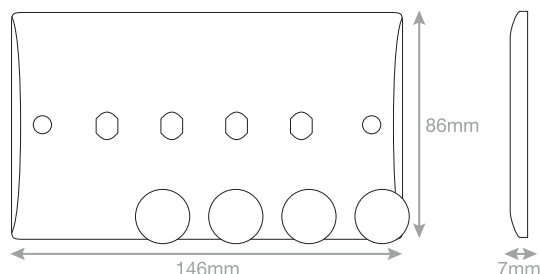

# Data Sheet : SSL593

<b>Code</b>	SSL593
<b>Description</b>	Empty Dimmer Plate - 4 Aperture Plate with Knobs
<b>Size</b>	146mm x 86mm x 7mm depth
<b>Range</b>	Selectric Smooth
<b>Colour</b>	White
<b>Material</b>	Bakelite
<b>Included</b>	Fixing screws, nuts, washers, blanking caps & matching knobs
<b>Weight</b>	0.13kg
<b>Inner Carton Quantity</b>	5
<b>Inner Carton Weight</b>	0.65kg
<b>Guarantee</b>	30 years
<b>Barcode</b>	5025117006627
<b>Commodity Code</b>	85369085
<b>Standards</b>	BS 5733
<b>Notes</b>	<ul style="list-style-type: none"><li>• Universal to any dimmer module</li><li>• Minimum back box size required: 25mm depth</li></ul>