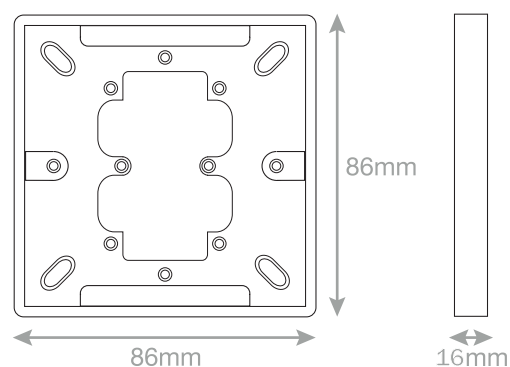

Data Sheet : SSL551

Code	SSL551
Description	1 Gang Surface Pattress Box - 25mm Deep
Size	86mm x 86mm x 25mm depth
Range	Selectric Smooth
Colour	White
Material	Urea
Weight	0.08kg
Inner Carton Quantity	10
Inner Carton Weight	0.8kg
Barcode	5025117986516
Commodity Code	85369085
Standards	BS 5733
Notes	<ul style="list-style-type: none">• Used for electrical accessories that sit on the surface of walls• The Pattress is screwed in place, and knockouts are provided for cable entry• Knockouts providing many mounting options