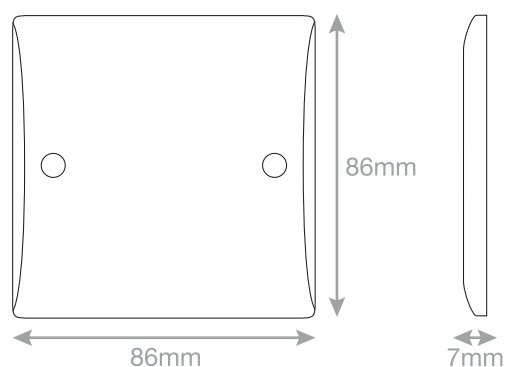

Data Sheet : SSL548

Code	SSL548
Description	45 Amp Cable Outlet with Optional Cable Entry & Cable Clamp
Size	86mm x 86mm x 7mm depth
Range	Selectric Smooth
Colour	White
Material	Bakelite
Included	M3.5 fixing screws & white blanking caps
Weight	0.16kg
Inner Carton Quantity	10
Inner Carton Weight	1.6kg
Guarantee	30 years
Barcode	5025117986486
Commodity Code	85369085
Standards	BS 5733
Notes	<ul style="list-style-type: none">• Modular and Euro Media products available within the range• Minimum back box size required: 32mm depth