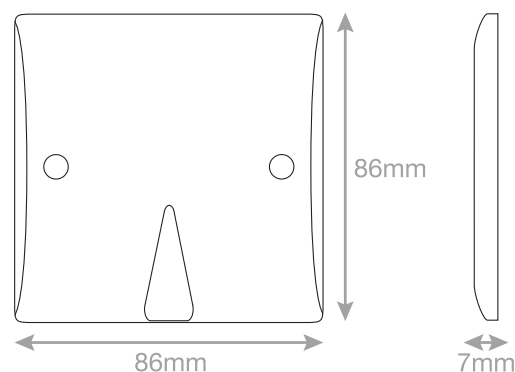

Data Sheet : SSL546

Code	SSL546
Description	20 Amp Cable Outlet with Centre & Side Entry
Size	86mm x 86mm x 7mm depth
Range	Selectric Smooth
Colour	White
Material	Bakelite
Included	M3.5 fixing screws & white blanking caps
Weight	0.06kg
Inner Carton Quantity	10
Inner Carton Weight	0.6kg
Guarantee	30 years
Barcode	5025117986462
Commodity Code	85369085
Standards	BS 5733
Notes	<ul style="list-style-type: none">• Modular and Euro Media products available within the range• Minimum back box size required: 25mm depth