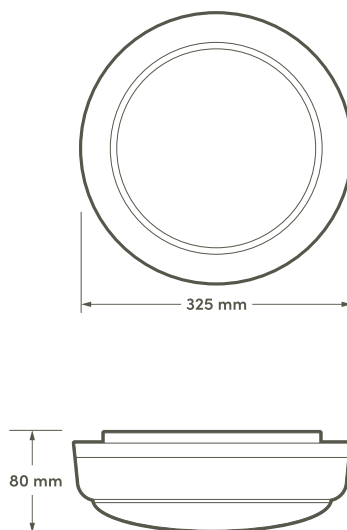

PACIFIC

LED Decorative Bulkhead

EASY INSTALL

3 YEAR GUARANTEE

Features

- 4 Wattage Adjustable
- 3CCT Selectable
- IP65 Rated
- Hinged Gear Tray
- Polycarbonate body & diffuser
- Halo effect backlight
- 5 x 20mm conduit entry points

Plug & Play Accessories

- Microwave Sensor (MS)
HSLEDDF-MOD/MS
- Emergency Pack (EP)
HSLEDDF-MOD/EP
- Corridor Function (CF)
HSLEDDF-MOD/CF

Technical Information

Wattage:	12, 15, 18, 22
Voltage:	230v 50hz
CCTk:	3000k, 4000k, 6000k
CRI/Ra:	>80
Rated life:	30,000hrs
Lumens:	1200, 1500, 1800, 2200
Lumens per watt:	100Lm/W
Ambient Op. Temp:	-5°C to 25°C
IP Rating:	IP65
IK Rating:	IK10
Protection Class:	Class II
Weights:	0.82kg