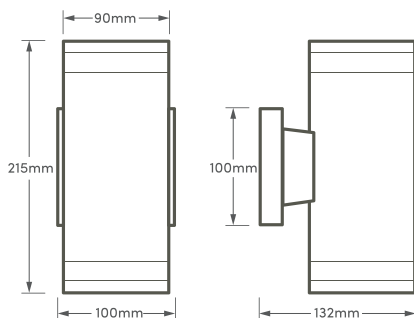

Coral PLUS+ Up/Down Wall Light

BLACK OR ANTHRACITE GREY

Features

- Accessory pack included
- Lamp not included
- Polycarbonate body
- GU10 compatible up to 35w

Technical information

Voltage: 220-240v

Black HSLEDUL/BLK/L
Anthracite Grey HSLEDUL/GRY/L