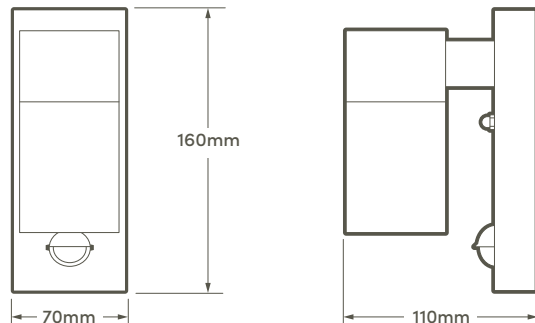

Coral Down Wall Light

COMPLETE WITH PIR SENSOR
STAINLESS STEEL, BLACK OR COPPER

Features

- Accessory pack included
- High quality stainless steel finish
- Lamp not included
- GU10 compatible up to 35w
- Manual override function

Technical information

Detection distance: 6m

Detection angle: 100°

Stainless Steel	HSLEDDL/PIR
Black	HSLEDDL/PIR/BLK
Copper	HSLEDDL/PIR/COP