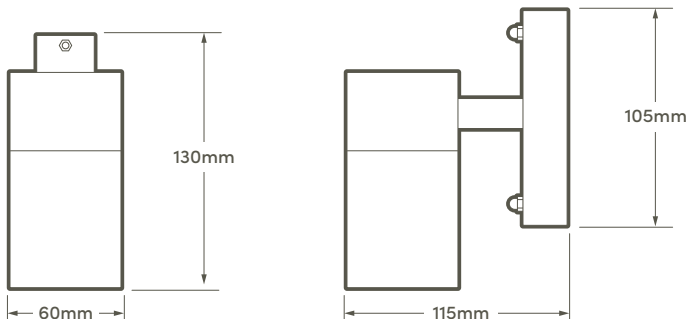

Coral Down Wall Light

STAINLESS STEEL, BLACK, COPPER OR ANTHRACITE GREY

Features

- Accessory pack included
- Lamp not included
- GU10 compatible up to 35w

Technical information

Voltage: 220-240v

Copper:	HSLEDDL/COP
Stainless Steel:	HSLEDDL
Black:	HSLEDDL/BLK
Anthracite Grey:	HSLEDDL/GRY