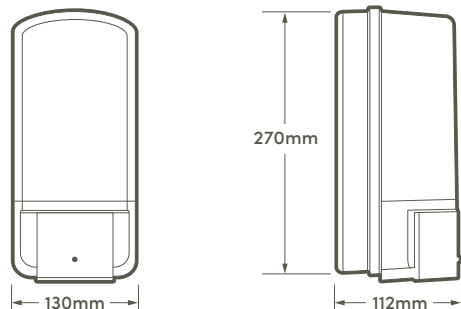

Cape 6w LED Bulkhead

COMPLETE WITH PHOTOCELL SENSOR
BLACK

Features

- Polycarbonate
- Dusk to dawn operation

Technical information

Wattage:	6w
Lumen output:	428lm
Lumens per Watt:	71.3lm
CCT:	6500k
Voltage:	110-240v

Product code: **HSLEDBH/PC**