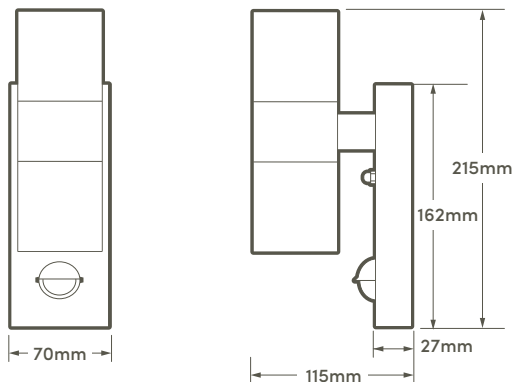

Technical information

Detection distance:	6m
Detection angle:	100°
Voltage:	220-240v

Stainless Steel	HSLEDUL/PIR
Black	HSLEDUL/PIR/BLK
Copper	HSLEDUL/PIR/COP
Anthracite Grey	HSLEDUL/PIR/GRY

Coral Up/Down Wall Light

COMPLETE WITH PIR SENSOR
STAINLESS STEEL, BLACK, COPPER OR ANTHRACITE GREY

Features

- Accessory pack included
- Manual override function
- Lamp not included
- GU10 compatible up to 35w

Technical information

Detection distance:	6m
Detection angle:	100°
Voltage:	220-240v

Stainless Steel	HSLEDUL/PIR
Black	HSLEDUL/PIR/BLK
Copper	HSLEDUL/PIR/COP
Anthracite Grey	HSLEDUL/PIR/GRY

Coral Up/Down Wall Light

COMPLETE WITH PIR SENSOR
STAINLESS STEEL, BLACK, COPPER OR ANTHRACITE GREY

Features

- Accessory pack included
- Manual override function
- Lamp not included
- GU10 compatible up to 35w

Technical information

Detection distance:	6m
Detection angle:	100°
Voltage:	220-240v

Stainless Steel	HSLEDUL/PIR
Black	HSLEDUL/PIR/BLK
Copper	HSLEDUL/PIR/COP
Anthracite Grey	HSLEDUL/PIR/GRY