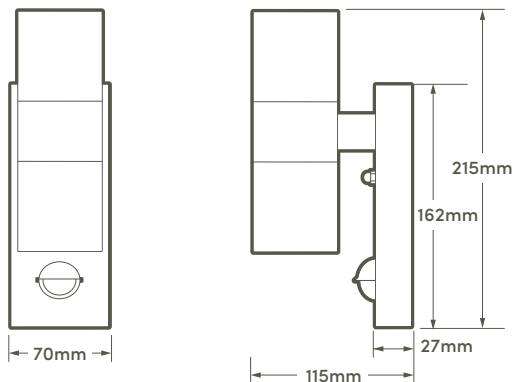

Coral Up/Down Wall Light

COMPLETE WITH PIR SENSOR
STAINLESS STEEL, BLACK, COPPER OR ANTHRACITE GREY

Features

- Accessory pack included
- Manual override function
- Lamp not included
- GU10 compatible up to 35w

Technical information

Detection distance:	6m
Detection angle:	100°
Voltage:	220-240v

Stainless Steel	HSLEDUL/PIR
Black	HSLEDUL/PIR/BLK
Copper	HSLEDUL/PIR/COP
Anthracite Grey	HSLEDUL/PIR/GRY

Coral Up/Down Wall Light

Detection distance:	6m
Detection angle:	100°
Voltage:	220-240v

Stainless Steel	HSLEDUL/PIR
Black	HSLEDUL/PIR/BLK
Copper	HSLEDUL/PIR/COP
Anthracite Grey	HSLEDUL/PIR/GRY

Coral Up/Down Wall Light

COMPLETE WITH PIR SENSOR
STAINLESS STEEL, BLACK, COPPER OR ANTHRACITE GREY

Features

- Accessory pack included
- Manual override function
- Lamp not included
- GU10 compatible up to 35w

Technical information

Detection distance:	6m
Detection angle:	100°
Voltage:	220-240v

Stainless Steel	HSLEDUL/PIR
Black	HSLEDUL/PIR/BLK
Copper	HSLEDUL/PIR/COP
Anthracite Grey	HSLEDUL/PIR/GRY