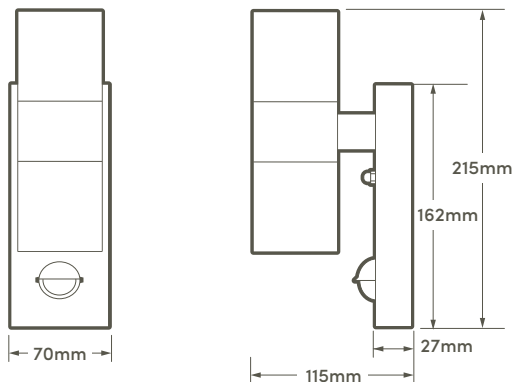

Technical information

Detection distance:	6m
Detection angle:	100°
Voltage:	220-240v

Stainless Steel	HSLEDUL/PIR
Black	HSLEDUL/PIR/BLK
Copper	HSLEDUL/PIR/COP
Anthracite Grey	HSLEDUL/PIR/GRY

Coral Up/Down Wall Light

Detection distance:	6m
Detection angle:	100°
Voltage:	220-240v

Stainless Steel	HSLEDUL/PIR
Black	HSLEDUL/PIR/BLK
Copper	HSLEDUL/PIR/COP
Anthracite Grey	HSLEDUL/PIR/GRY

Coral Up/Down Wall Light

COMPLETE WITH PIR SENSOR
STAINLESS STEEL, BLACK, COPPER OR ANTHRACITE GREY

Features

- Accessory pack included
- Manual override function
- Lamp not included
- GU10 compatible up to 35w

Technical information

Detection distance:	6m
Detection angle:	100°
Voltage:	220-240v

Stainless Steel	HSLEDUL/PIR
Black	HSLEDUL/PIR/BLK
Copper	HSLEDUL/PIR/COP
Anthracite Grey	HSLEDUL/PIR/GRY