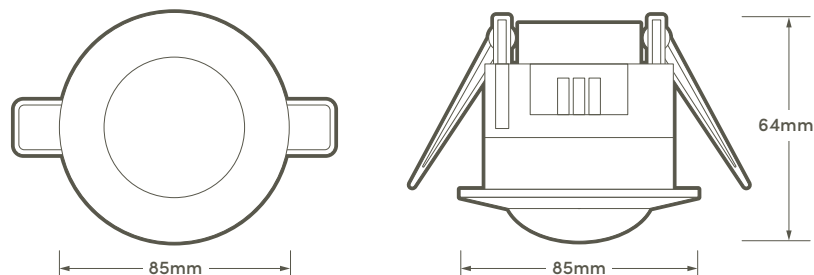

Balearic Recessed Occupancy Detector

WHITE OR CHROME

Features

- 360° detection
- Individual settings for time and lux
- Internal use

Technical information

| | |
|---------------------|---------------------------------|
| Detection distance: | 6m Max |
| Detection range: | 120° side view 360° top view |
| Ambient light: | <3-2000 Lux |
| Time delay: | Min 10 sec Max 15 mins |
| Maximum load: | 300w LED |
| Cutout: | 65mm |
| IP rating: | IP20 |
| Voltage: | 220-240v |