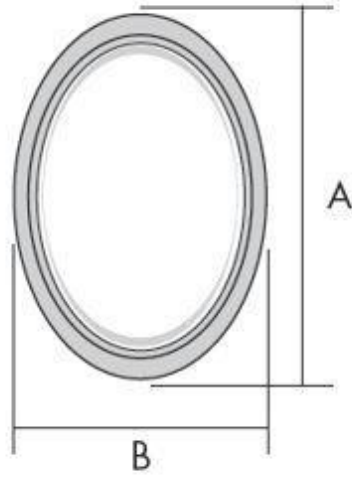

### Range Specification

- Portrait or Landscape mountable.
- Louvre, Eyelid, Cage or Plain Ring trims.
- Energy saving.
- LED options.
- Diffuser available in opal and fresnel prismatic.
- Fast fit base and geartray.
- Single screw fixing front trims.
- Interchangeable trims.
- Secure, IP rated diffuser.
- HI-LO PIR (luminaire at 10% during periods of inactivity, 100% light output when HI-LO PIR detects movement).

### Technical Information

---

<b>Colour</b>	Black
<b>Diffuser</b>	Premium Opal

---

Size	C2P
A	276mm
B	190mm
C	125mm